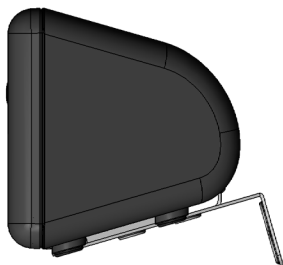

- All the great features of the MediaHub Mini, in a desktop design.
- Automatic input switching via HDMI-CEC for any CEC enabled TV (automatic input switching for older displays using optional RS232 cable).
- Bluetooth for wireless audio playback on the TV speakers.
- HDMI Certified.
- Two high-current USB ports are available to charge smart phones, tablets and other devices simultaneously.
- Small footprint with an elegant design to fit most hotel room decor.
- Audio jack option for audio playback on the TV speakers.
- Simultaneous charge and play for guests.

### Audio

- Bluetooth wireless audio playback.
- Pair smart phones and tablets to stream music wirelessly to the in-room TV speakers.
- 3.5mm Line-in Jack.

### Audio/Video

- HDMI Certified.
- Guests can connect their laptops, tablets, smartphones, digital cameras and much more.
- They can enjoy high definition audio and video on the in-room TV with a single HDMI connection.

### General Product Information

Colour(s)	Black		
Dimensions	W	H	D
Inches	5.11"	2.56"	2.56"
mm	130mm	65mm	65mm
USB Ports	2.1A & 1.0A		