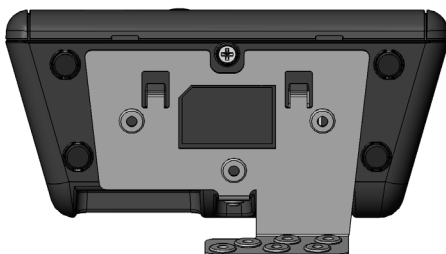

- All the great features of the MediaHub Mini, in a desktop design.
- Automatic input switching via HDMI-CEC for any CEC enabled TV (automatic input switching for older displays using optional RS232 cable).
- Bluetooth for wireless audio playback on the TV speakers.
- HDMI Certified.
- Two high-current USB ports are available to charge smart phones, tablets and other devices simultaneously.
- Small footprint with an elegant design to fit most hotel room decor.
- Audio jack option for audio playback on the TV speakers.
- Simultaneous charge and play for guests.

### Audio

- Bluetooth wireless audio playback.
- Pair smart phones and tablets to stream music wirelessly to the in-room TV speakers.
- 3.5mm Line-in Jack.

### Audio/Video

- HDMI Certified.
- Guests can connect their laptops, tablets, smartphones, digital cameras and much more.
- They can enjoy high definition audio and video on the in-room TV with a single HDMI connection.

### General Product Information

Colour(s)	Black		
Dimensions	W	H	D
Inches	5.11"	2.56"	2.56"
mm	130mm	65mm	65mm
USB Ports	2.1A & 1.0A		