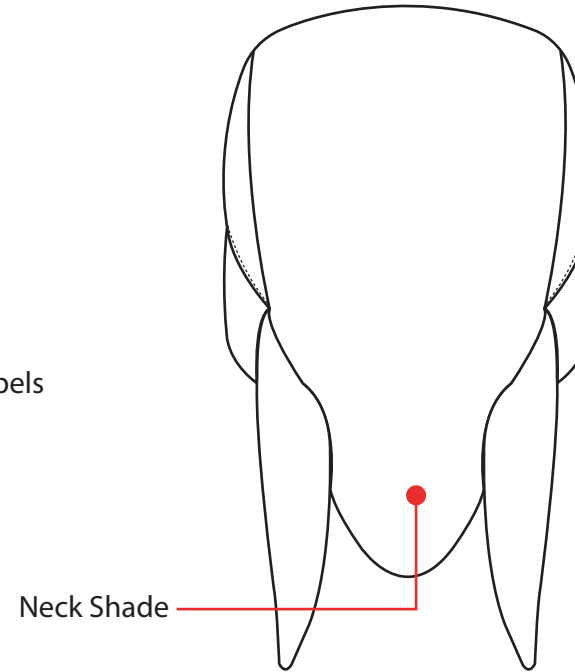

STYLE NO: CV04

DESCRIPTION: Cooling Head Band

FABRIC: 100% Polyester Mesh 60g
Bamboo Yarn and PVA Padding 330g

COLOUR: Black
Blue

Front View

Back View

AREA	Measurement		ONE SIZE FITS ALL
Band Circumference	Inches	A	19.7
	Centimetres		50
Front Center to Back Center	Inches	B	16.1
	Centimetres		41