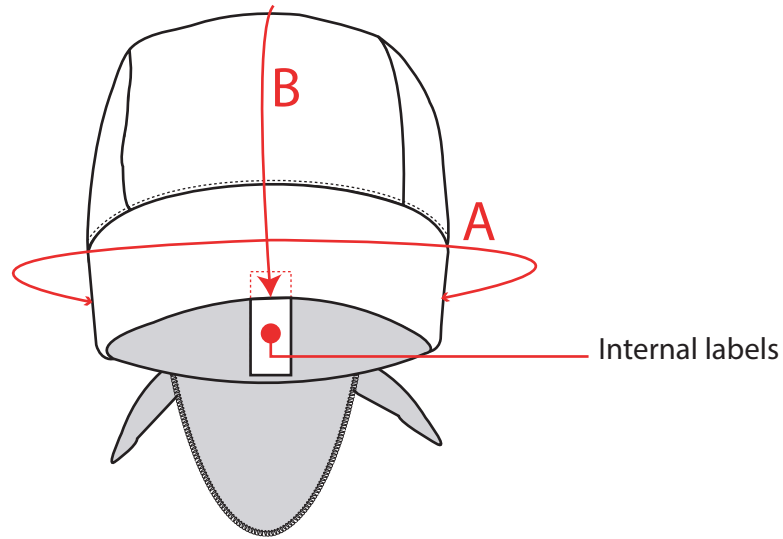

STYLE NO: CV04

DESCRIPTION: Cooling Head Band

FABRIC: 100% Polyester Mesh 60g
Bamboo Yarn and PVA Padding 330g

COLOUR: Black
Blue

Front View

Back View

AREA	Measurement		ONE SIZE FITS ALL
Band Circumference	Inches	A	19.7
	Centimetres		50
Front Center to Back Center	Inches	B	16.1
	Centimetres		41