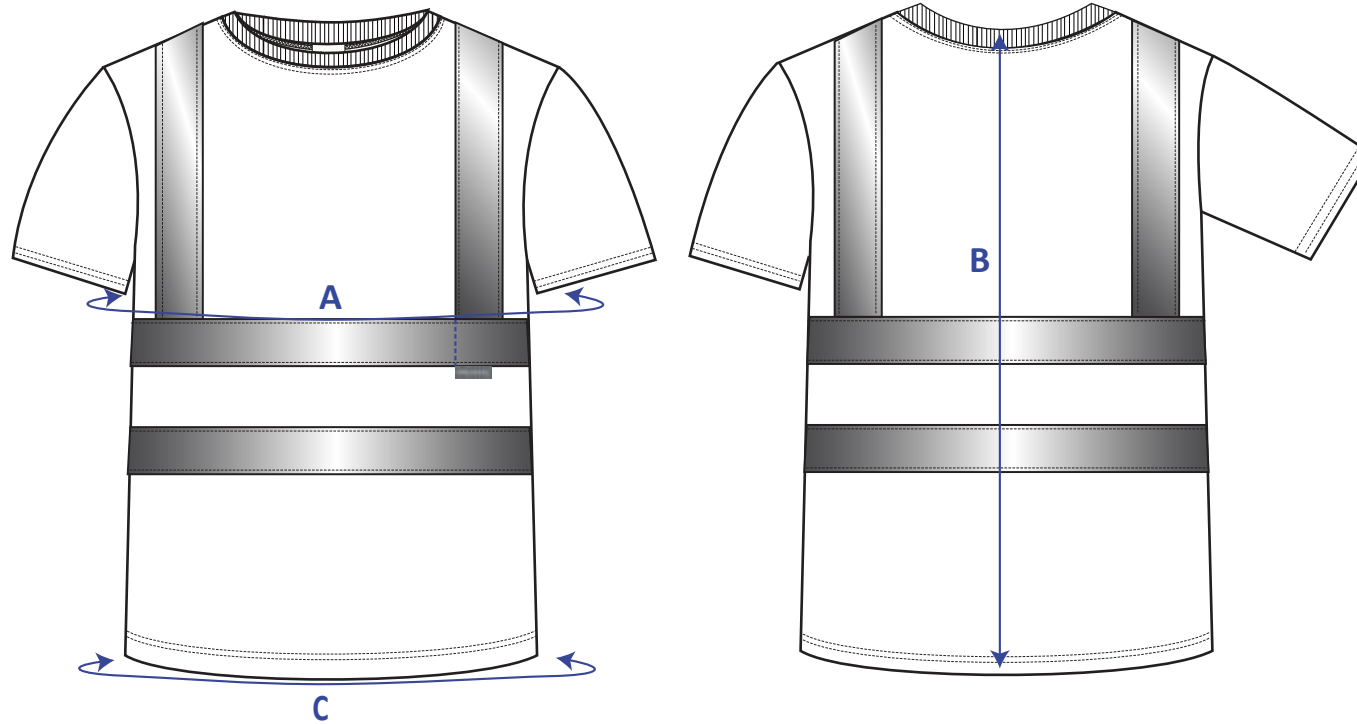

# DESIGN PRESENTATION

ISSUE DATE: 16/03/20

PAGE: 1 of 1

STYLE NO: S478

DESCRIPTION: **Hi-Vis Short Sleeved T-Shirt**

FABRIC: **100% Polyester**

COLOUR: **Orange, Yellow**

AREA	Measurement		X-Small	Small	Medium	Large	X-Large	XX-Large	3XL	4XL	5XL	6XL	7XL
Chest	Inches	A	36.2	39.4	42.5	45.7	48.8	52.0	55.1	58.3	61.4	64.6	67.7
	Centimetres		92	100	108	116	124	132	140	148	156	164	172
Back Length (including Collar)	Inches	B	27.6	29.1	29.5	29.9	30.3	30.7	31.1	31.5	31.9	32.3	32.7
	Centimetres		70	74	75	76	77	78	79	80	81	82	83
Hem Circumference	Inches	C	36.2	39.4	42.5	45.7	48.8	52.0	55.1	58.3	61.4	64.6	67.7
	Centimetres		92	100	108	116	124	132	140	148	156	164	172