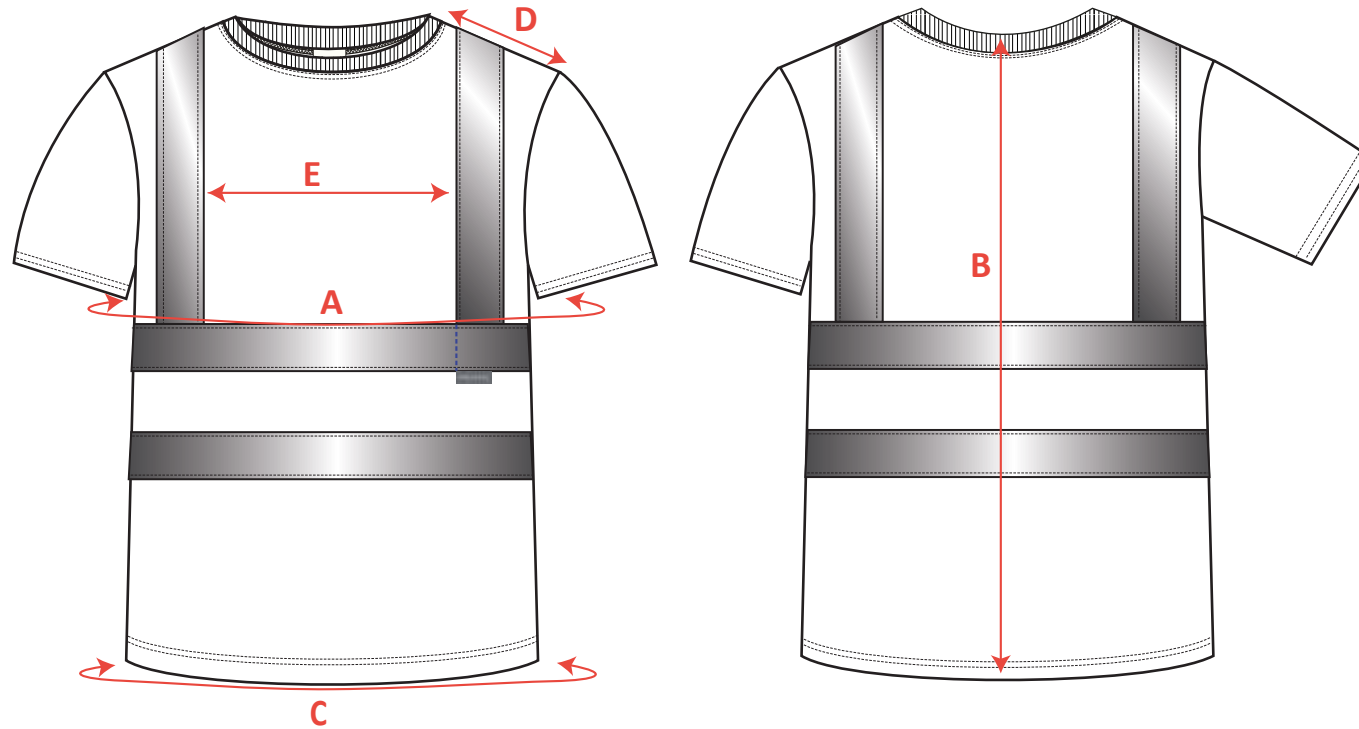

# GARMENT MEASUREMENTS: B303

ISSUE DATE: 17.01.19

PAGE: 1 of 1

AREA	Measurement		X-Small	Small	Medium	Large	X-Large	XX-Large	3XL	4XL	5XL
Chest	Inches	A	36.2	39.4	42.5	45.7	48.8	52.0	55.1	58.3	61.4
	Centimetres		92	100	108	116	124	132	140	148	156
Back Length (incl. Collar)	Inches	B	27.6	29.1	29.5	29.9	30.3	30.7	31.1	31.5	31.9
	Centimetres		70	74	75	76	77	78	79	80	81
Hem Circumference	Inches	C	36.2	39.4	42.5	45.7	48.8	52.0	55.1	58.3	61.4
	Centimetres		92	100	108	116	124	132	140	148	156
Shoulder	Inches	D	6.3	6.7	7.1	7.5	7.9	8.3	8.7	9.1	9.4
	Centimetres		16	17	18	19	20	21	22	23	24
Distance between Vertical Bands of Reflective Tape	Inches	E	10.2	10.6	11.4	12.0	13.2	13.6	14.6	14.8	14.8
	Centimetres		26	27	29	30.5	33.5	34.5	37	37.5	37.5