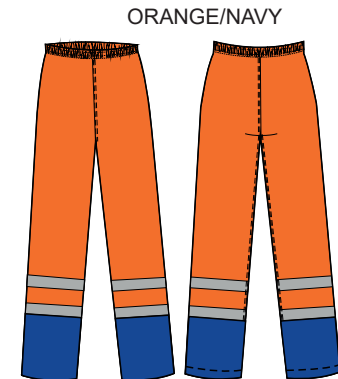

# SIZE CHART

STYLE NO: H444

DESCRIPTION: Hi Vis Classic Contrast Trousers

## Colourway

To fit waist measurements to be taken flat		68 - 72	76-80	84-88	92-96	100-104	108-112	116-120	124-128	132-136	140-144	Tol
		XS	S	M	L	XL	XXL	3XL	4XL	5XL	6XL	
Waist Relaxed	A	56	64	72	80	88	96	104	112	120	128	1cm
Inside Leg ( 31" leg )	C	78	78	78	78	78	78	78	78	78	78	min
Seat	G	102	110	118	126	134	142	150	158	166	174	1.5cm