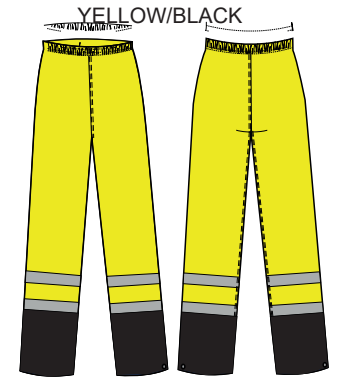

# SIZE CHART

STYLE NO: H444

DESCRIPTION: Hi Vis Classic Contrast Trousers

## Colourway

To fit waist measurements to be taken flat		68 - 72	76-80	84-88	92-96	100-104	108-112	116-120	124-128	132-136	140-144	Tol
		XS	S	M	L	XL	XXL	3XL	4XL	5XL	6XL	
Waist Relaxed	A	56	64	72	80	88	96	104	112	120	128	1cm
Inside Leg ( 31" leg )	C	78	78	78	78	78	78	78	78	78	78	min
Seat	G	102	110	118	126	134	142	150	158	166	174	1.5cm