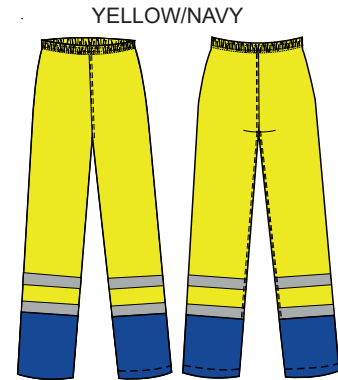

# SIZE CHART

STYLE NO: H444

DESCRIPTION: Hi Vis Classic Contrast Trousers

## Colourway

To fit waist measurements to be taken flat		68 - 72	76-80	84-88	92-96	100-104	108-112	116-120	124-128	132-136	140-144	Tol
		XS	S	M	L	XL	XXL	3XL	4XL	5XL	6XL	
Waist Relaxed	A	56	64	72	80	88	96	104	112	120	128	1cm
Inside Leg ( 31" leg )	C	78	78	78	78	78	78	78	78	78	78	min
Seat	G	102	110	118	126	134	142	150	158	166	174	1.5cm