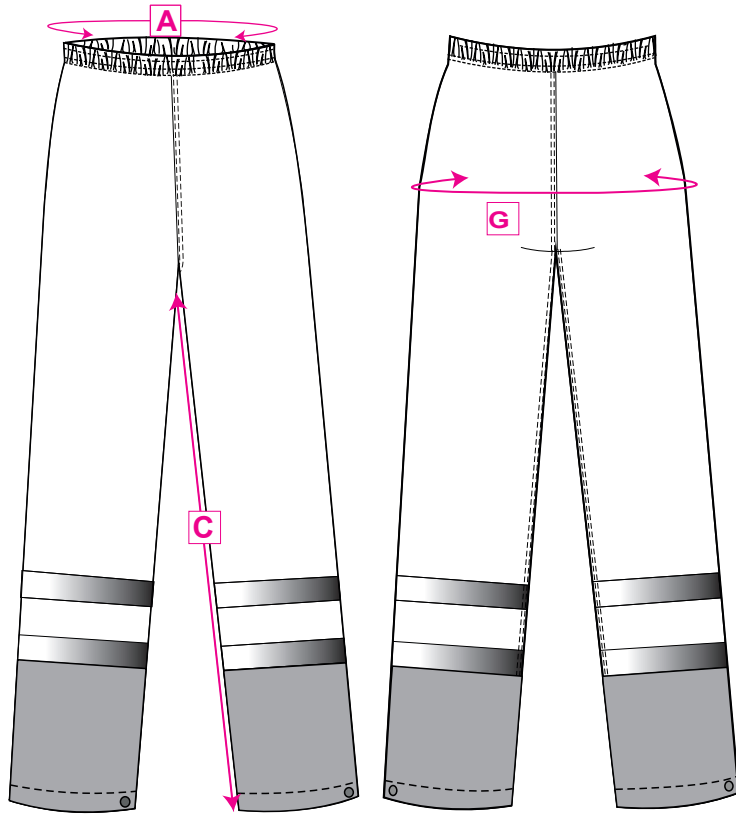

# SIZE CHART

STYLE NO: H444

DESCRIPTION: Hi Vis Classic Contrast Trousers

## Colourway

To fit waist measurements to be taken flat		68 - 72	76-80	84-88	92-96	100-104	108-112	116-120	124-128	132-136	140-144	Tol
		XS	S	M	L	XL	XXL	3XL	4XL	5XL	6XL	
Waist Relaxed	A	56	64	72	80	88	96	104	112	120	128	1cm
Inside Leg ( 31" leg )	C	78	78	78	78	78	78	78	78	78	78	min
Seat	G	102	110	118	126	134	142	150	158	166	174	1.5cm