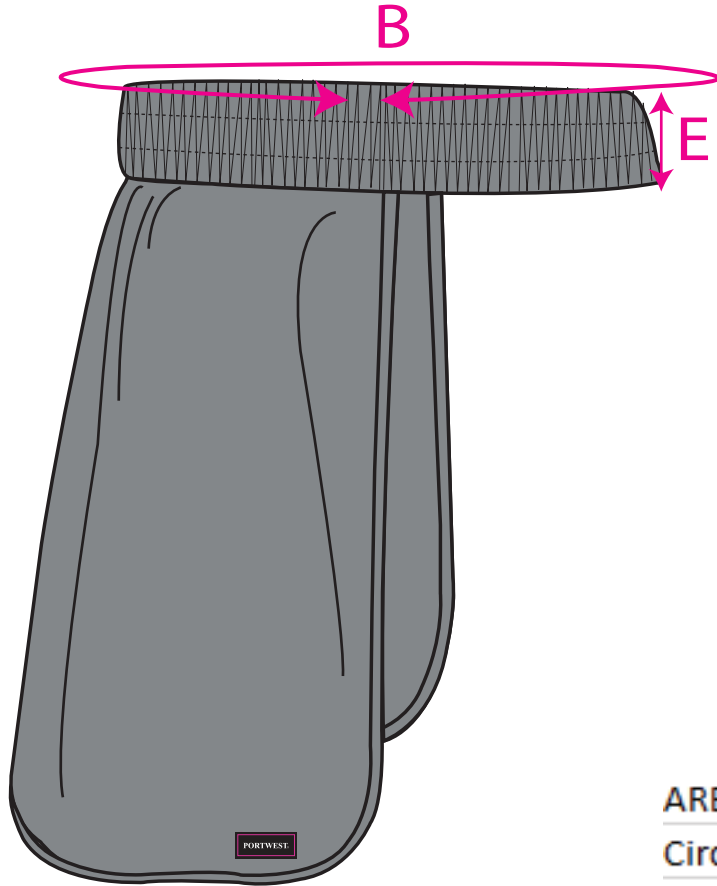

SIZE CHART

STYLE NO: FR39	DESCRIPTION: FR Neck Shade
-----------------------	----------------------------

AREA	Measurement		
Circumference of neck shade headband (relaxed)	Inches	A	18.9
	Centimetres		48
Circumference of neck shade headband (stretched)	Inches	B	37.0
	Centimetres		94
Width of neck shade (10cm above Hem)	Inches	C	21.7
	Centimetres		55
Length of Neck shade	Inches	D	11.8
	Centimetres		30
Depth of headband	Inches	E	2.2
	Centimetres		5.5