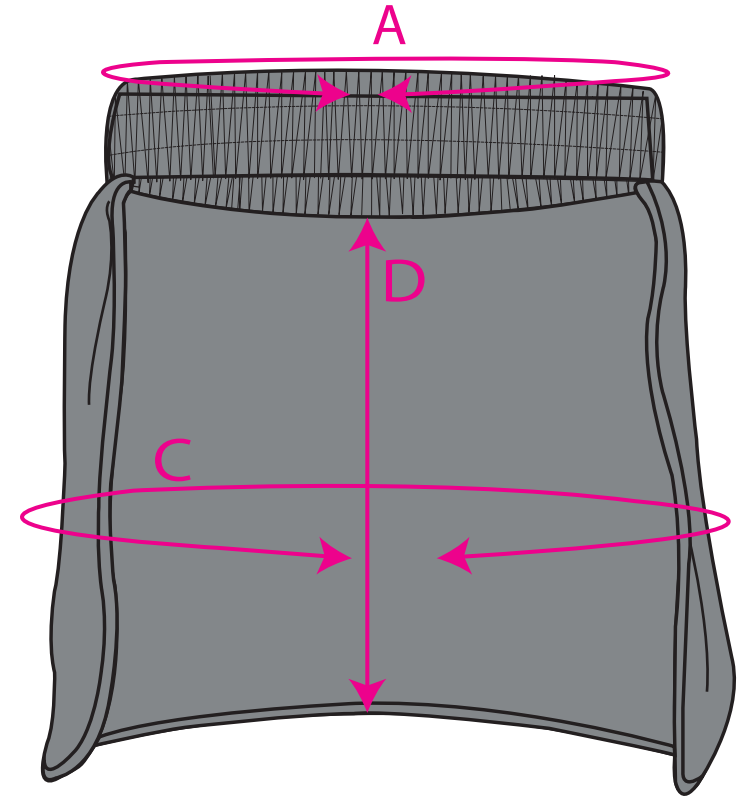

SIZE CHART

STYLE NO: FR39	DESCRIPTION: FR Neck Shade
-----------------------	----------------------------

AREA	Measurement		
Circumference of neck shade headband (relaxed)	Inches	A	18.9
	Centimetres		48
Circumference of neck shade headband (stretched)	Inches	B	37.0
	Centimetres		94
Width of neck shade (10cm above Hem)	Inches	C	21.7
	Centimetres		55
Length of Neck shade	Inches	D	11.8
	Centimetres		30
Depth of headband	Inches	E	2.2
	Centimetres		5.5