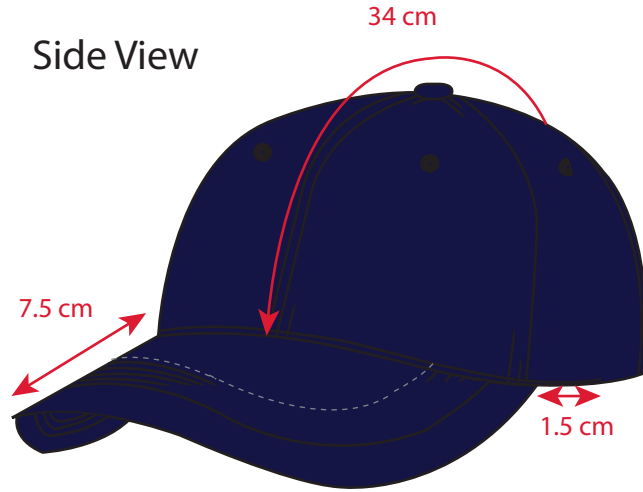

# SIZE CHART

|                       |                              |
|-----------------------|------------------------------|
| STYLE NO: <b>FR13</b> | DESCRIPTION: FR Baseball Cap |
|-----------------------|------------------------------|

Side View

Back

Relaxed: 55.5cm  
Stretched: 59cm

Front

Inside