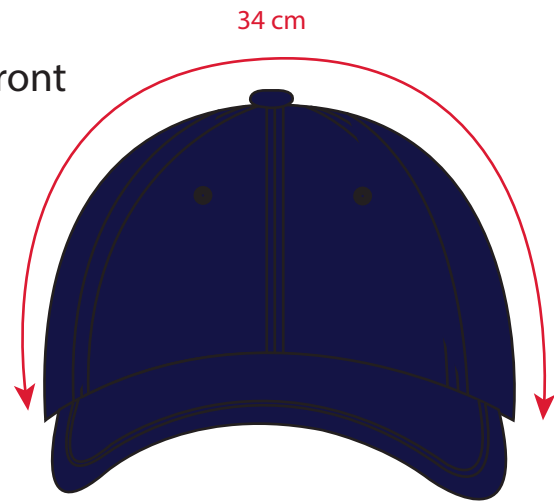

# SIZE CHART

|                       |                              |
|-----------------------|------------------------------|
| STYLE NO: <b>FR13</b> | DESCRIPTION: FR Baseball Cap |
|-----------------------|------------------------------|

Side View

Back

Relaxed: 55.5cm  
Stretched: 59cm

Front

Inside