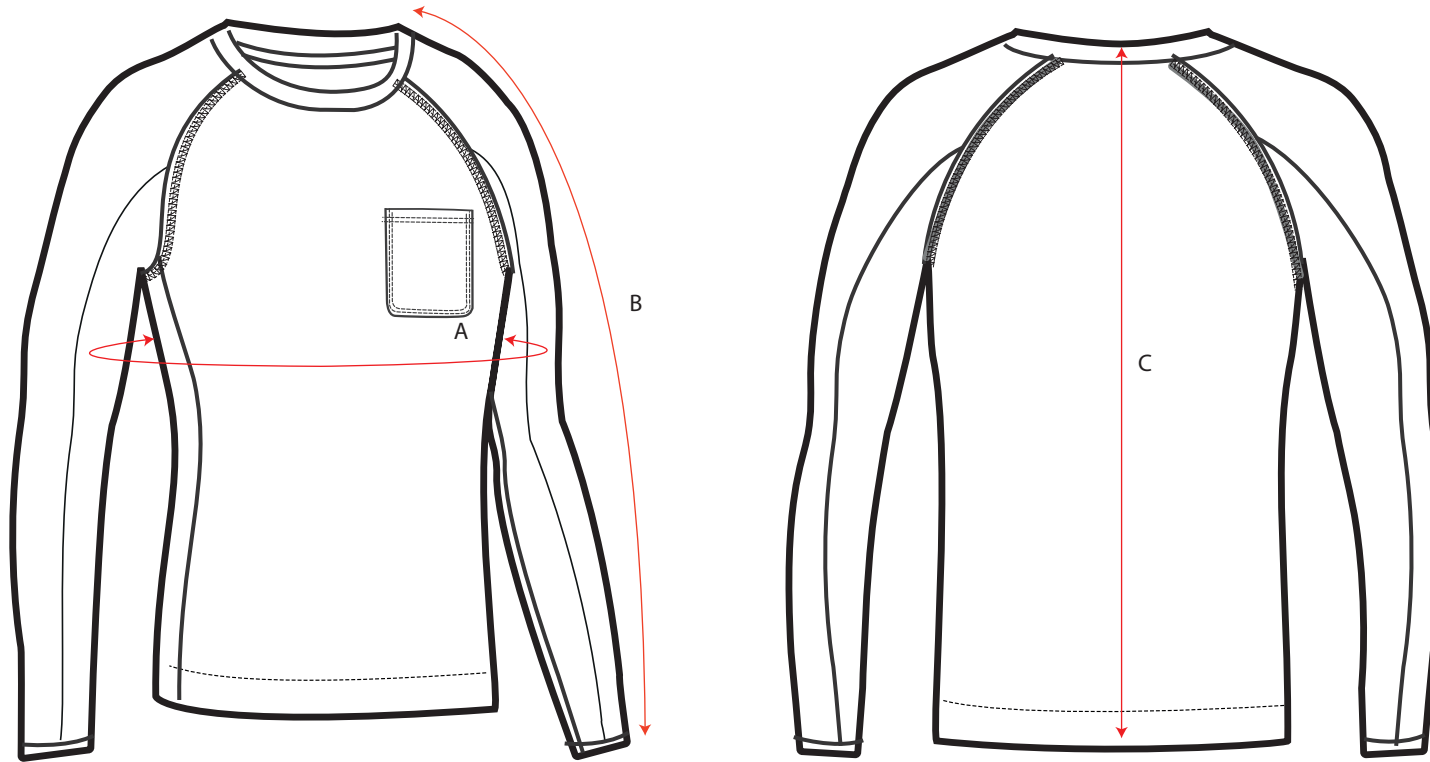

# DESIGN PRESENTATION

ISSUE DATE: 02.11.18

PAGE: 1 Of 1

STYLE NO: FR01

DESCRIPTION: Bizflame Knit Raglan Crew

FABRIC: 100% FR Cotton knit 237gm

COLOUR: Grey, Navy

Measurement		X Small	Small	Medium	Large	X-Large	XX-Large	3XL	4XL	5XL	6XL
Inches	A	36.2	39.3	42.5	45.6	48.8	51.9	55.1	58.2	63	67.7
Centimetres		92	100	108	116	124	132	140	148	160	172
Inches	B	28.7	29.1	29.5	29.9	30.3	30.7	31.1	31.5	31.8	32.2
Centimetres		73	74	75	76	77	78	79	80	81	82
Inches	C	27.5	28.3	29.1	29.9	30.7	31.4	32.2	33	33.8	34.6
Centimetres		70	72	74	76	78	80	82	84	86	88