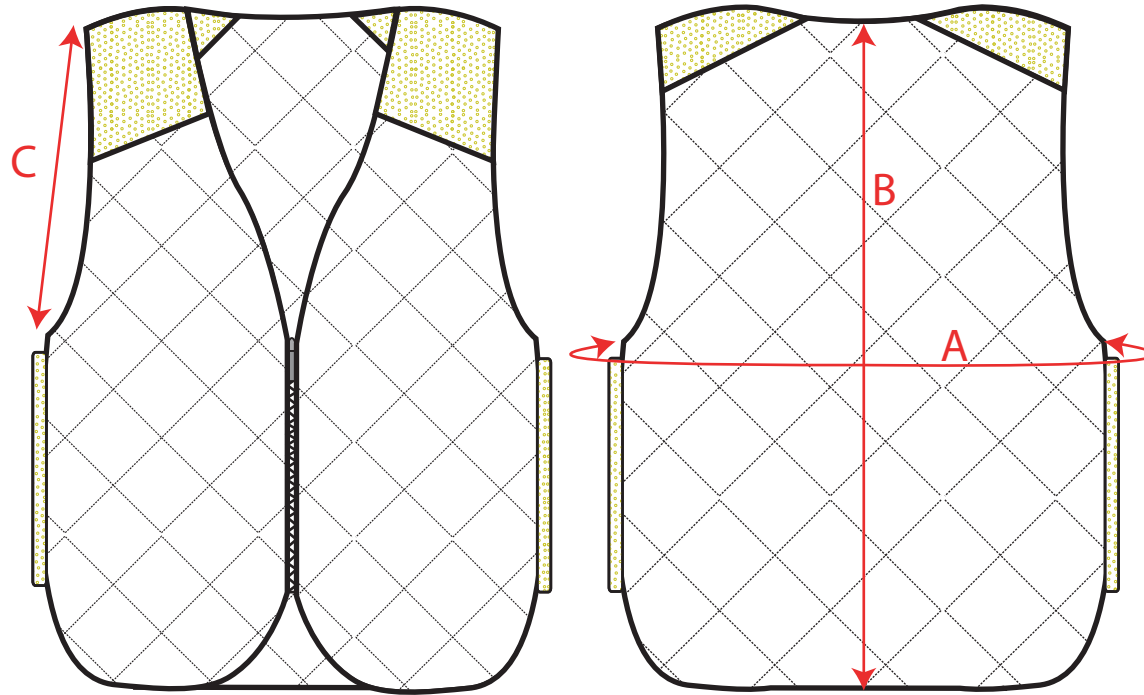

DESIGN PRESENTATION

STYLE NO: CV09

DESCRIPTION: Cooling Evaporative Vest

FABRIC: 100% Polyester 140g
Super Absorbent Fibres 160g

COLOUR: Yellow

AREA	Measurement		Small	Medium	Large	X-Large	XX-Large	3XL
Chest closed	Inches	A	22.8	22.8	26.0	26.0	28.3	28.3
	Centimetres		58	58	66	66	72	72
Center Back Length	Inches	B	24.8	24.8	25.2	25.2	25.6	25.6
	Centimetres		63	63	64	64	65	65
Armhole straight	Inches	C	13.0	13.0	13.4	13.4	13.8	13.8
	Centimetres		33	33	34	34	35	35