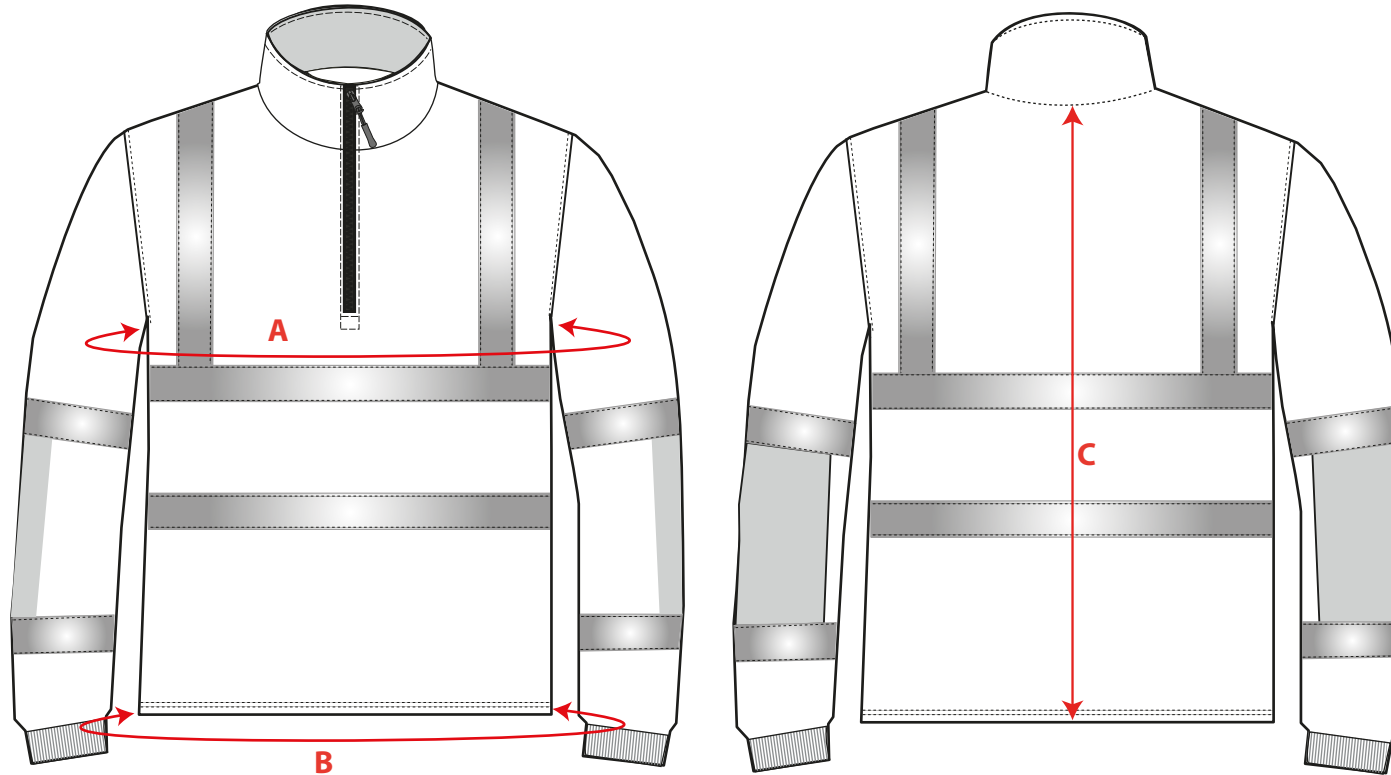

GARMENT MEASUREMENTS: B308

ISSUE DATE: 25/11/19

PAGE: 1 of 1

Measurements			XS	S	M	L	XL	XXL	3XL	4XL	5XL	6XL
Chest	Inches	A	39.6	42.7	46.3	49.8	53.3	56.9	60.4	64.0	67.5	71.1
	Centimetres		100.5	108.5	117.5	126.5	135.5	144.5	153.5	162.6	171.5	180.5
Hem	Inches	B	38.8	41.9	45.5	49.0	52.6	56.1	59.6	63.2	66.7	70.3
	Centimetres		98.5	106.5	115.5	124.5	133.5	142.5	151.5	160.5	169.5	178.5
Back Length (excl. collar)	Inches	C	29.3	29.3	29.3	29.3	29.3	29.3	30.1	30.1	30.1	30.1
	Centimetres		74.5	74.5	74.5	74.5	74.5	74.5	76.5	76.5	76.5	76.5